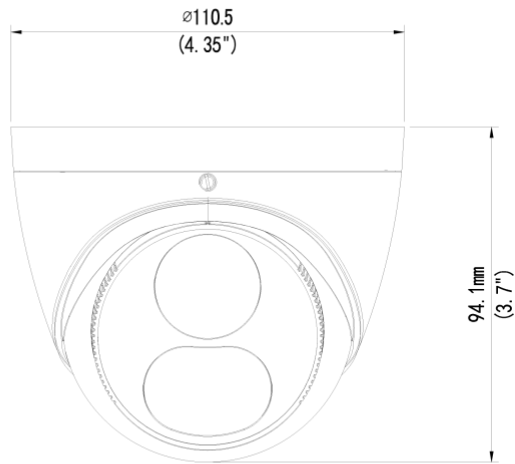

Dimensions

Accessories