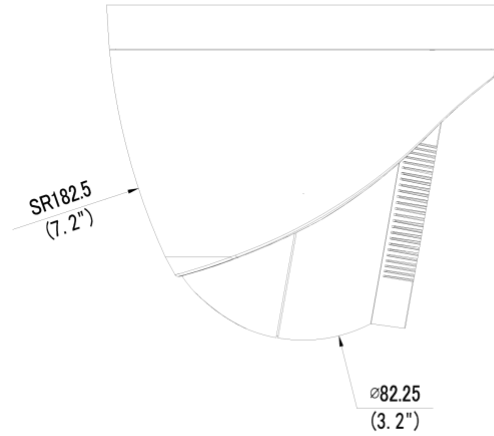

Dimensions

Accessories